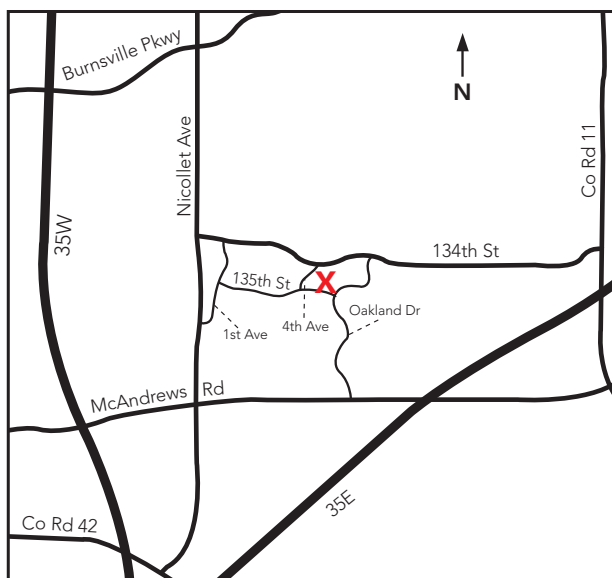

FROM 35W Take Burnsville Parkway exit east to Nicollet. Turn right (south) on Nicollet. Turn left (east) on 134th St. Turn right on 1st or 4th Ave. Turn left on 135th St to 412 E 135th St.

FROM 35E Take the Co Rd 11 exit. Go north on Co Rd 11. Turn left (west) on 134th St. Go .8 miles to the second 4-way stop. Turn left on Oakland Dr. Turn right on 135th St to 412 E 135th St.

FROM CO RD 42 Go north on Nicollet to the fourth stoplight. Turn right (east) on 134th St. Turn right on 1st or 4th Ave. Turn left on 135th St to 412 E 135th St.

Jan Kentala
PHOTOGRAPHY

412 E. 135TH ST.
BURNSVILLE, MN
55337